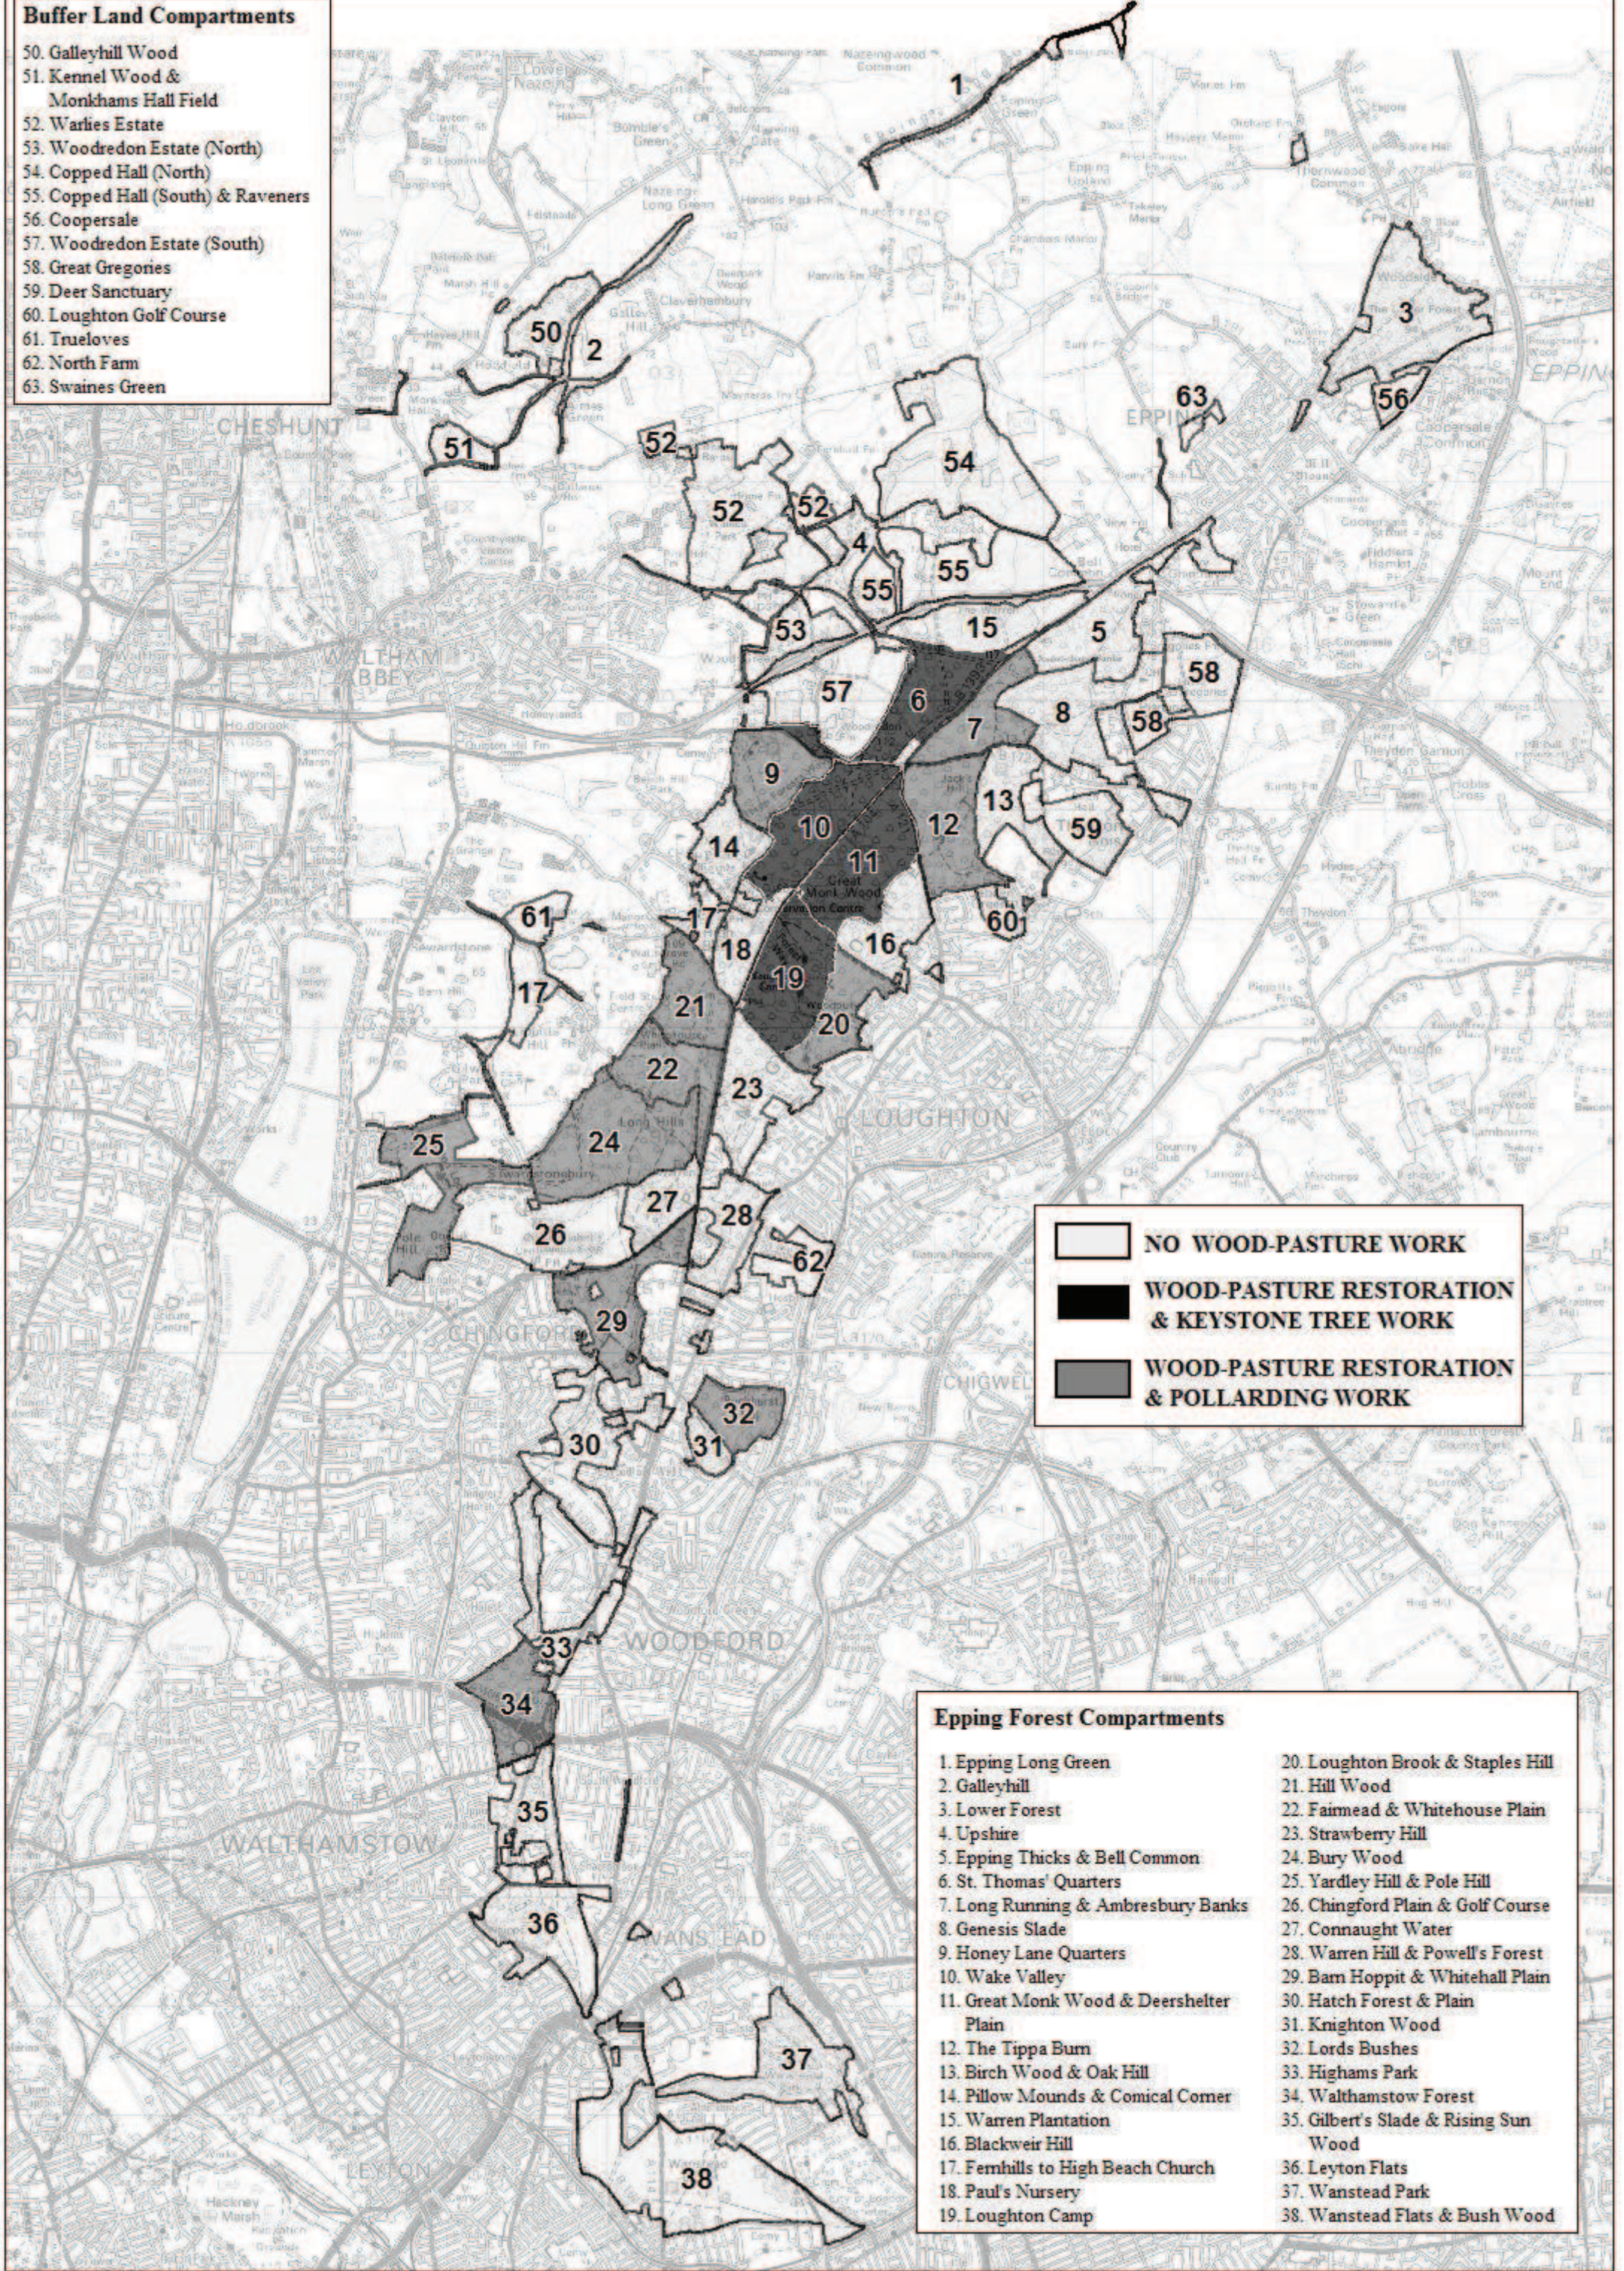

Buffer Land Compartments

50. Galleyhill Wood
51. Kennel Wood & Monkhams Hall Field
52. Warlies Estate
53. Woodredon Estate (North)
54. Copped Hall (North)
55. Copped Hall (South) & Ravensers
56. Coopersale
57. Woodredon Estate (South)
58. Great Gregories
59. Deer Sanctuary
60. Loughton Golf Course
61. Trueloves
62. North Farm
63. Swaines Green

	NO WOOD-PASTURE WORK
	WOOD-PASTURE RESTORATION & KEYSTONE TREE WORK
	WOOD-PASTURE RESTORATION & POLLARDING WORK

Epping Forest Compartments

1. Epping Long Green	20. Loughton Brook & Staples Hill
2. Galleyhill	21. Hill Wood
3. Lower Forest	22. Fairmead & Whitehouse Plain
4. Upshire	23. Strawberry Hill
5. Epping Thicks & Bell Common	24. Bury Wood
6. St. Thomas' Quarters	25. Yardley Hill & Pole Hill
7. Long Running & Ambresbury Banks	26. Chingford Plain & Golf Course
8. Genesis Slade	27. Connaught Water
9. Honey Lane Quarters	28. Warren Hill & Powell's Forest
10. Wake Valley	29. Barn Hoppit & Whitehall Plain
11. Great Monk Wood & Deershelter Plain	30. Hatch Forest & Plain
12. The Tippla Bum	31. Knighton Wood
13. Birch Wood & Oak Hill	32. Lords Bushes
14. Pillow Mounds & Comical Corner	33. Highams Park
15. Warren Plantation	34. Walthamstow Forest
16. Blackweir Hill	35. Gilbert's Slade & Rising Sun Wood
17. Femhills to High Beach Church	36. Leyton Flats
18. Paul's Nursery	37. Wanstead Park
19. Loughton Camp	38. Wanstead Flats & Bush Wood